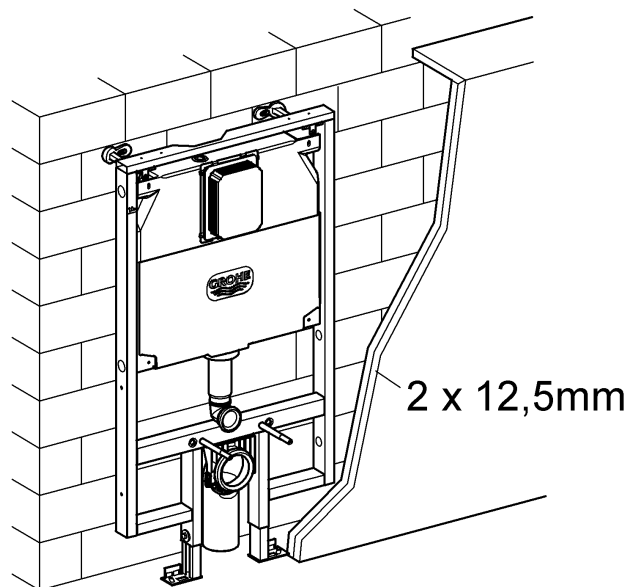

38 994

Rapid SL

Design + Engineering GROHE Germany

99.0068.031/ÄM 226590/04.14

**GROHE**  
ENJOY WATER®

**i**

**1**

**2**