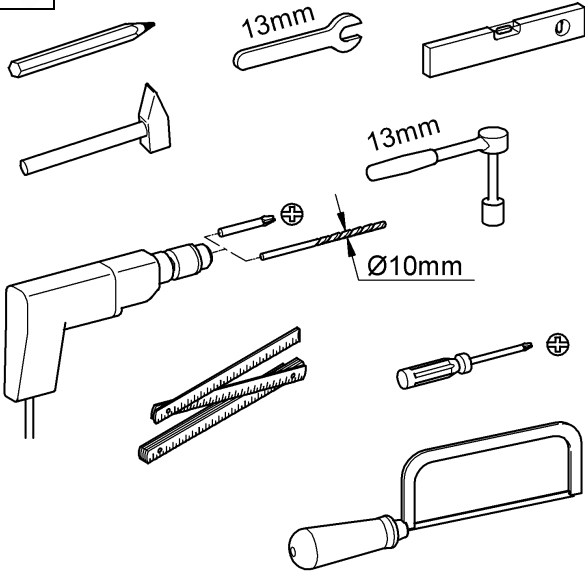

38 994

Rapid SL

Design + Engineering GROHE Germany

99.0068.031/ÄM 226590/04.14

**GROHE**  
ENJOY WATER®

**i**

**1**

**2**