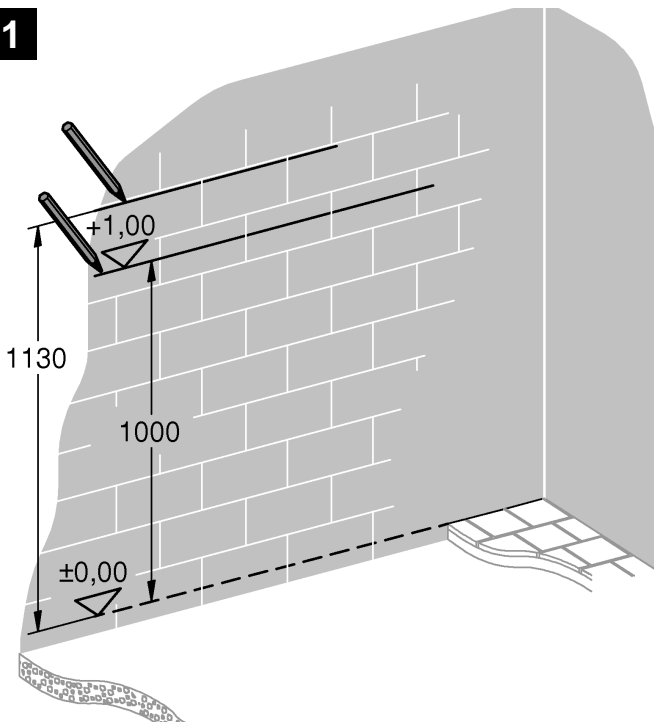

38 994

Rapid SL

Design + Engineering GROHE Germany

99.0068.031/ÄM 226590/04.14

**GROHE**  
ENJOY WATER®

**i**

**1**

**2**