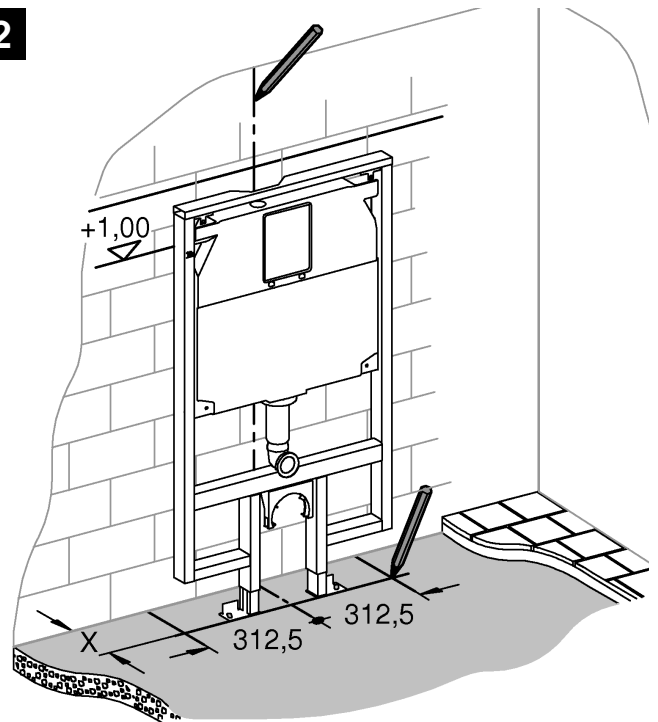

38 994

Rapid SL

Design + Engineering GROHE Germany

99.0068.031/ÄM 226590/04.14

**GROHE**  
ENJOY WATER®

**i**

**1**

**2**