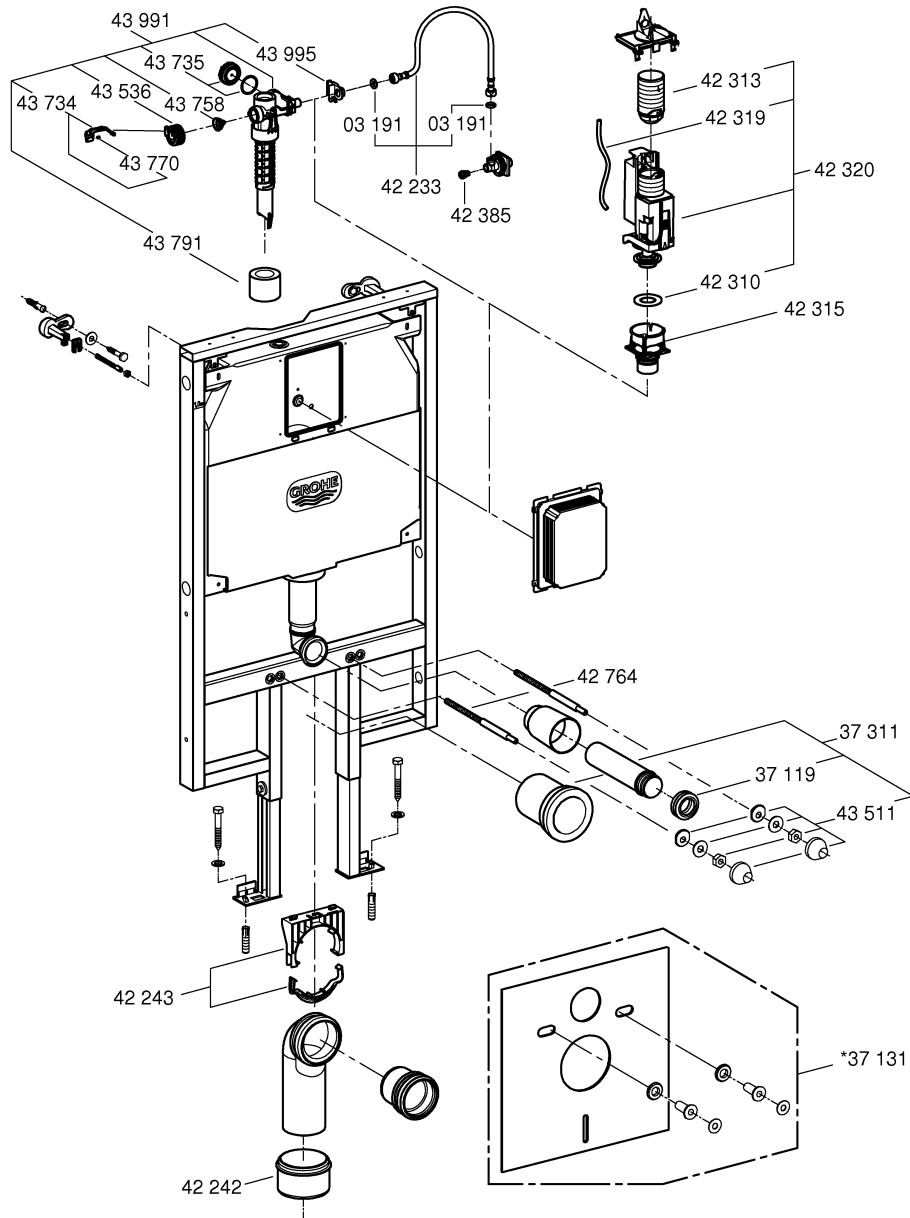

38 994

Rapid SL

Design + Engineering GROHE Germany

99.0068.031/ÄM 226590/04.14

**GROHE**  
ENJOY WATER®

**i**

**1**

**2**