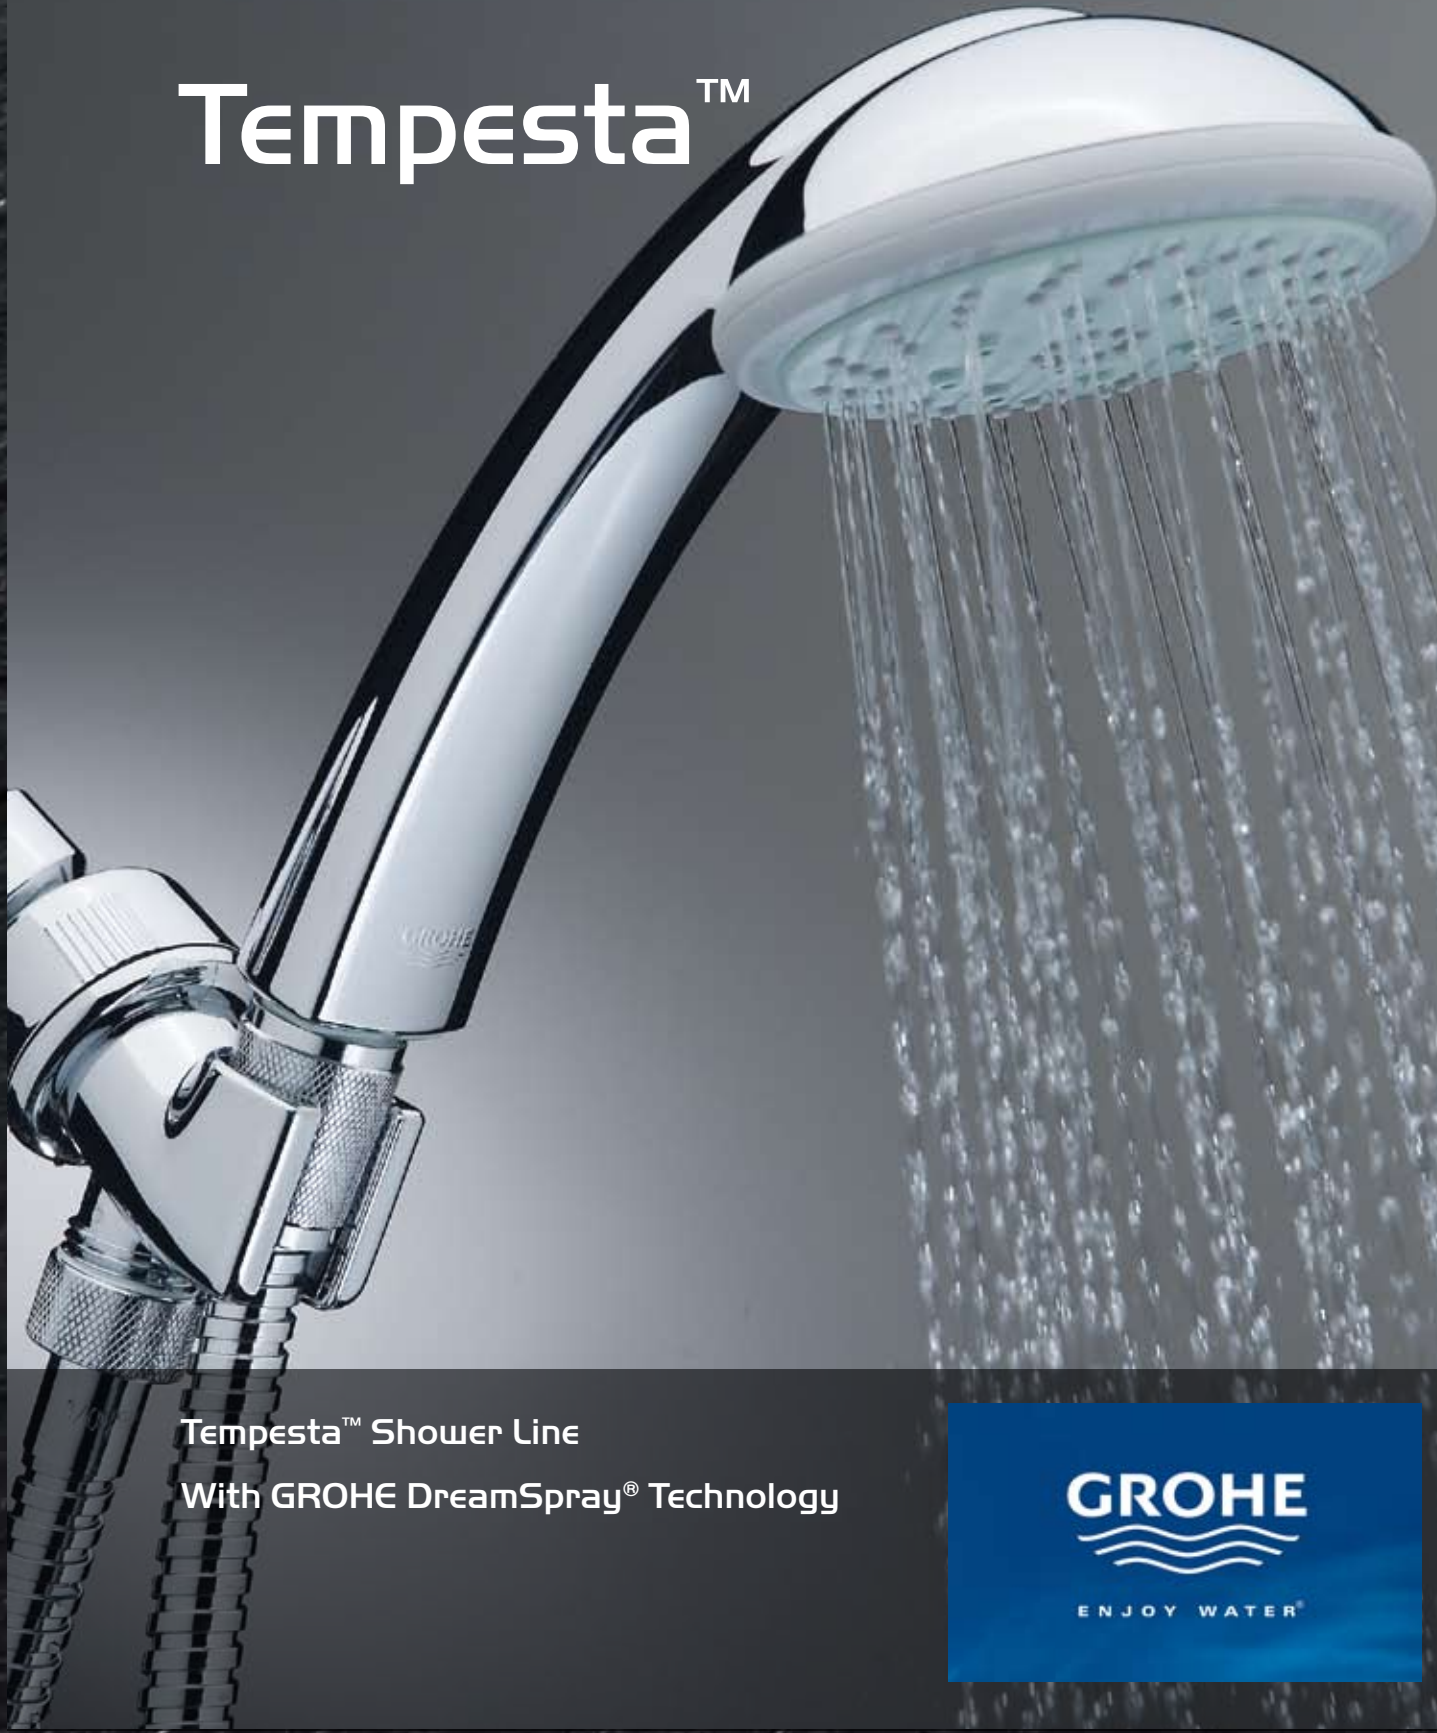

groheamerica.com / grohe.ca

Tempesta™

Tempesta™ Shower Line
With GROHE DreamSpray® Technology

GROHE
WAVE LOGO

ENJOY WATER®

Tempesta™

Superb Performance... Classic Design

The Tempesta shower head and hand shower have been built to withstand the rigors of day-to-day, year after year use. Tempesta features a wide 3½" spray face to create a very satisfying shower with maximum water coverage and no empty or "dry" spots. Tempesta offers superb showering performance, ideal for commercial and residential applications.

Performance Features:

- **GROHE DreamSpray®** Technology – advanced shower engines efficiently distribute an equal, consistent flow of water to every single nozzle for a shower experience that is second to none
- **GROHE StarLight®** Technology for a deep, lustrous long lasting chrome finish
- **GROHE CoolTouch®** Technology creates a thermal barrier between the hot water and the surface of the hand shower
- **SpeedClean®** anti-lime system – a simple wipe of a finger is all that is needed to remove limescale and maintain "like-new" performance

NEW

27 295
Trio shower head
Spray patterns:
normal, jet, massage
000 - GROHE Starlight® chrome

NEW

27 291
Trio shower head
with 6" shower arm
Spray patterns:
normal, jet, massage
000 - GROHE Starlight® chrome

28 421
Trio hand shower
Spray patterns:
normal, jet, massage
000 - GROHE Starlight® chrome
ENO - InFinityFinish™
brushed nickel

28 435
Trio hand shower
with 24" shower bar
and hose
000 - GROHE Starlight® chrome
ENO - InFinityFinish™
brushed nickel