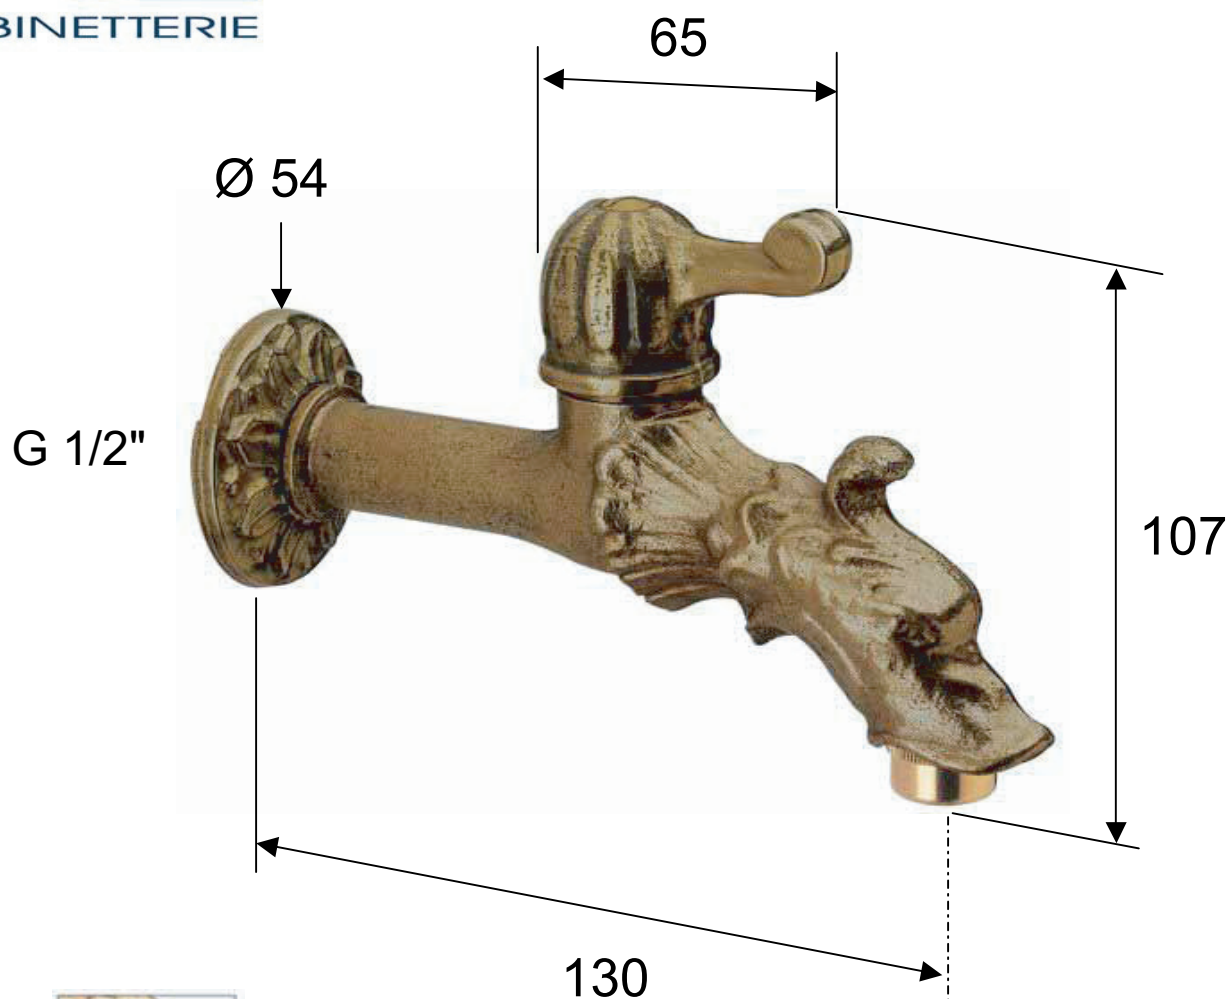

ART. COD.

202 LE

RIDUZIONE 3/4" PER PORTAGOMMA
3/4" REDUCTION FOR HOSE CONNECTION

MATERIALI / MATERIALS

OTTONE / BRASS

CROMATURA / CHROME PLATING

UNI EN 248