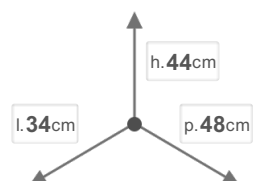

PA3 INC5045B

Door front fixations > **SQUARE 2.0**

DIMENSIONS

DESCRIPTION

SQUARE 2.0 Large Capacity Cabinet Waste bin structure for 45cm cabinet (fixing for Blum Tandembox drawer and cabinet door). Equipped with one lid with anti odor filter.

COLOURS

[Varnished Metal Sheet](#)
[Grigio Orione](#)

BINS CAPACITY IN LITERS

24 24

CHARACTERISTICS

 NET WEIGHT
A:1,2 B:1,7

 BOX SIZE
A:42x51x12 B:34x24x55

 GROSS WEIGHT
A:1,7 B:2,2

PIECES PER PACKAGE
1

PIECES PER SHELF
A:20 B:10

AMOUNT SHELVES
4

PACKAGING

 PALLET PIECES
A:80 B:40

 PALLET SIZE
A:84x120x220 B:80x120x235

 PALLET GROSS WEIGHT
A:146 B:98

PACKING PIECES
1