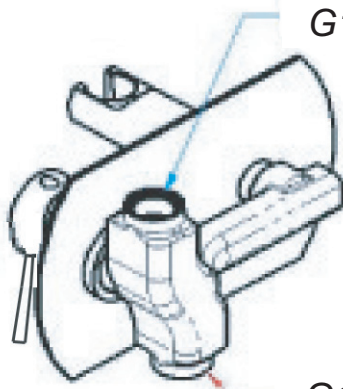

ART. COD.

N 60

150 cm

G1/2 ACQUA FREDDA
G1/2 COLD WATER

G1/2 ACQUA CALDA
G1/2 HOT WATER

MATERIALI / MATERIALS

OTTONE CROMATO / CHROME PLATED BRASS

CROMATURA / CHROME PLATING