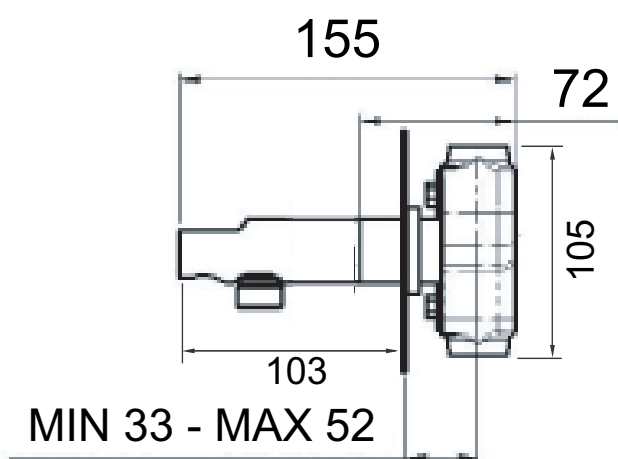

ART. COD.

N 60

150 cm

G1/2 ACQUA FREDDA
G1/2 COLD WATER

G1/2 ACQUA CALDA
G1/2 HOT WATER

MATERIALI / MATERIALS

OTTONE CROMATO / CHROME PLATED BRASS

CROMATURA / CHROME PLATING