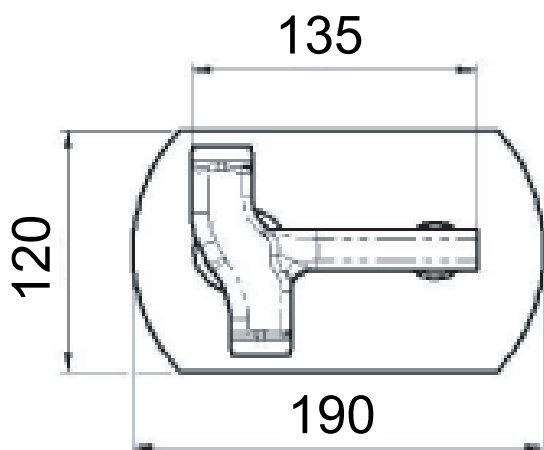

ART. COD.

N 60

150 cm

G1/2 ACQUA FREDDA
G1/2 COLD WATER

G1/2 ACQUA CALDA
G1/2 HOT WATER

MATERIALI / MATERIALS

OTTONE CROMATO / CHROME PLATED BRASS

CROMATURA / CHROME PLATING