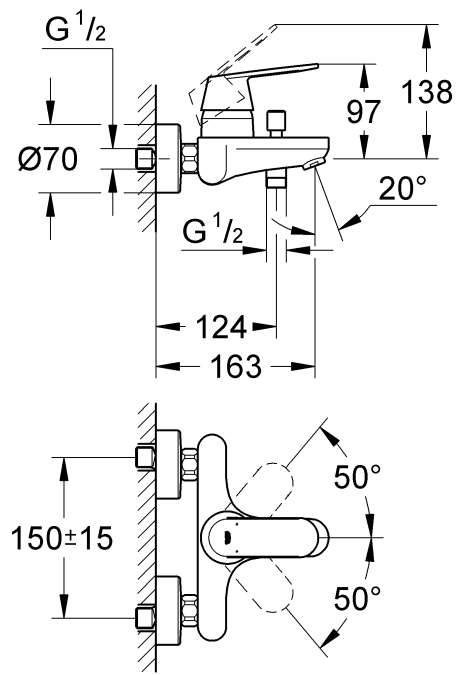

Design & Quality Engineering GROHE Germany

99.001.031/ÄM 216829/12.09

GROHE

ENJOY WATER®

32 833

32 834

32 835

32 838