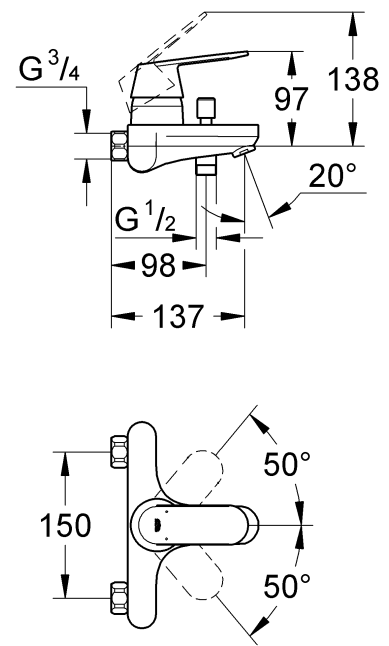

Design & Quality Engineering GROHE Germany

99.001.031/ÄM 216829/12.09

GROHE

ENJOY WATER®

32 833

32 834

32 835

32 838