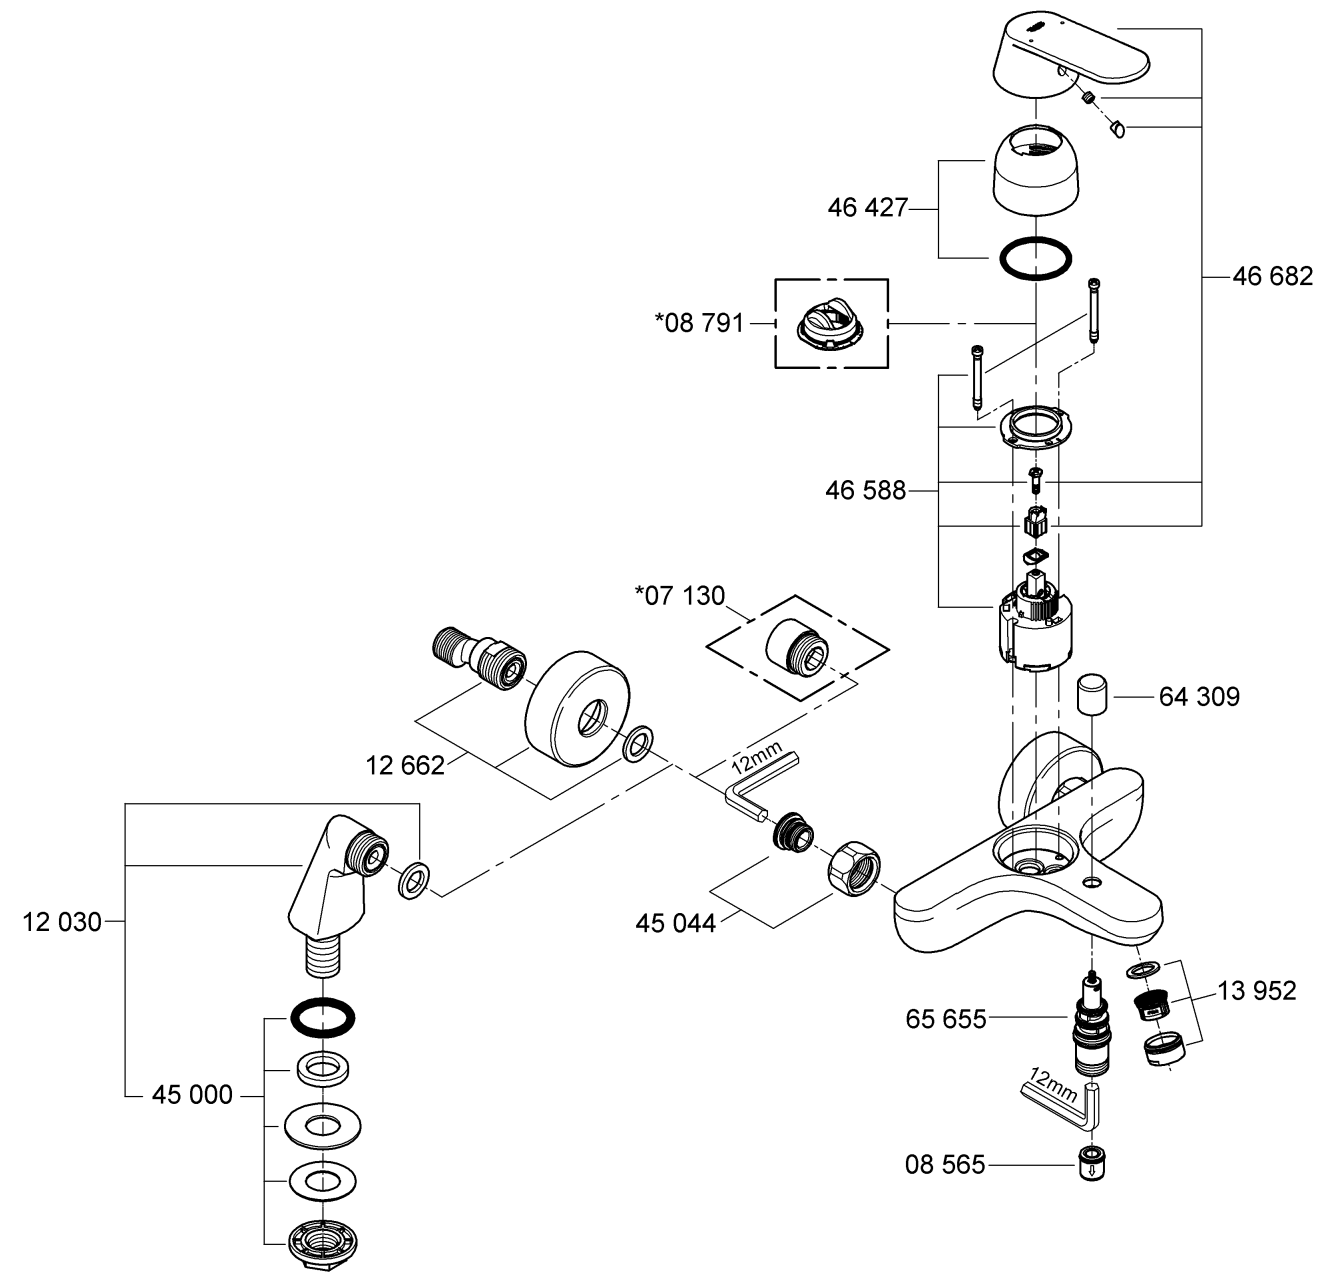

Design & Quality Engineering GROHE Germany

99.001.031/ÄM 216829/12.09

GROHE

ENJOY WATER®

32 833

32 834

32 835

32 838