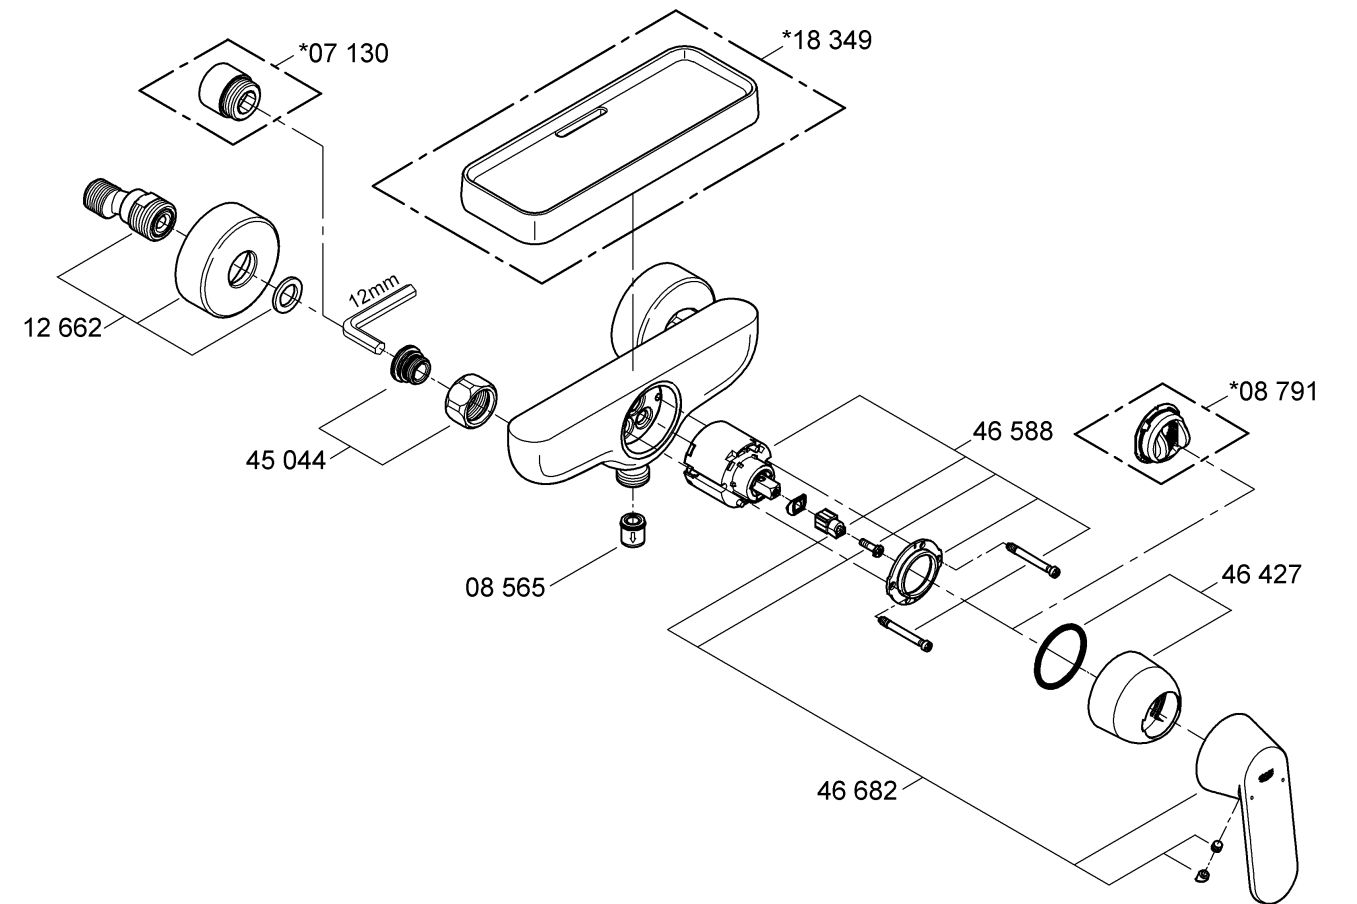

Design & Quality Engineering GROHE Germany

99.001.031/ÄM 216829/12.09

GROHE

ENJOY WATER®

32 833

32 834

32 835

32 838