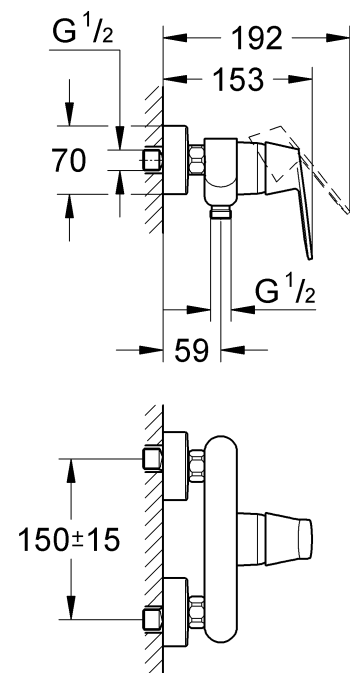

Design & Quality Engineering GROHE Germany

99.001.031/ÄM 216829/12.09

GROHE

ENJOY WATER®

32 833

32 834

32 835

32 838