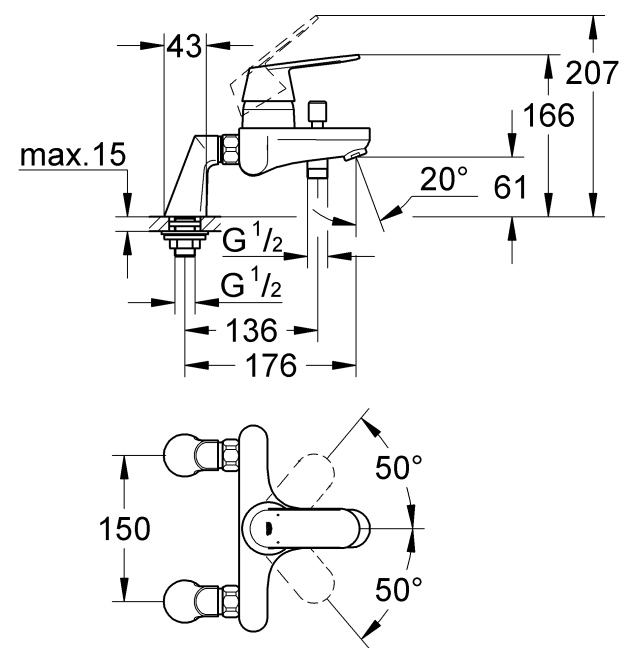

Design & Quality Engineering GROHE Germany

99.001.031/ÄM 216829/12.09

GROHE

ENJOY WATER®

32 833

32 834

32 835

32 838