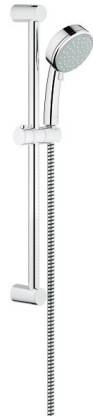

NEW TEMPESTA
COSMOPOLITAN 100
Shower rail set 2 sprays
MODEL # 26076001

Pure Freude an Wasser

GROHE America, Inc | 200 North Gary Avenue, Suite G, Roselle, IL 60172
Phone: +1 (800) 444-7643 | Fax: +1 (800) 225-2778 | us-customerservice@grohe.com

Product Description:
Shower rail set 2 sprays

- Standard Specification:**
- GROHE EcoJoy 2.0 gpm flow limiter
 - GROHE DreamSpray perfect spray pattern
 - GROHE StarLight chrome finish
 - SpeedClean® anti-lime system
 - Inner WaterGuide for a longer life
 - Suitable for instantaneous heater
 - Min. recommended pressure: 15 psi

Color:
□ 26076001 chrome