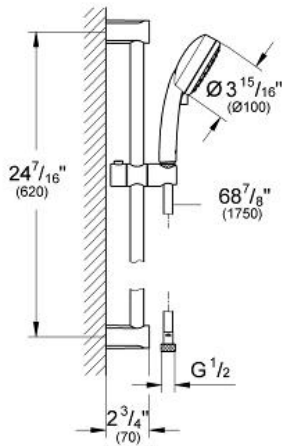

NEW TEMPESTA
COSMOPOLITAN 100
Shower rail set 2 sprays
MODEL # 26076001

Pure Freude an Wasser

GROHE America, Inc | 200 North Gary Avenue, Suite G, Roselle, IL 60172
Phone: +1 (800) 444-7643 | Fax: +1 (800) 225-2778 | us-customerservice@grohe.com

Product Description:
Shower rail set 2 sprays

- Standard Specification:**
- GROHE EcoJoy 2.0 gpm flow limiter
 - GROHE DreamSpray perfect spray pattern
 - GROHE StarLight chrome finish
 - SpeedClean® anti-lime system
 - Inner WaterGuide for a longer life
 - Suitable for instantaneous heater
 - Min. recommended pressure: 15 psi

Color:
□ 26076001 chrome