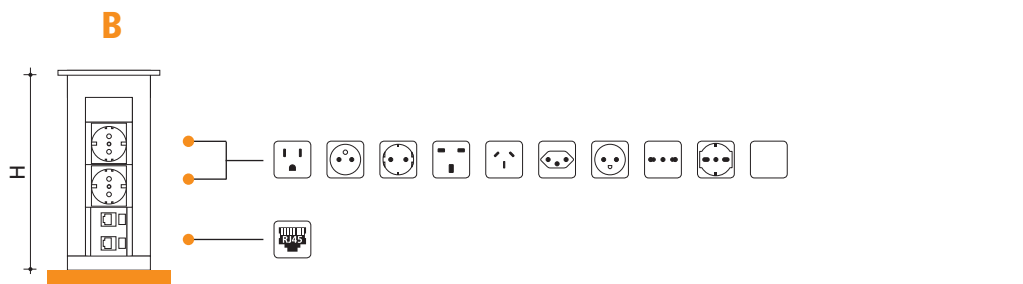

Versione standard con 2 frutti power e 2 RJ45 cat 6 (supporto RJ11)

Standard version with 2 power sockets and 2 RJ45 cat 6 (RJ11 compatible)