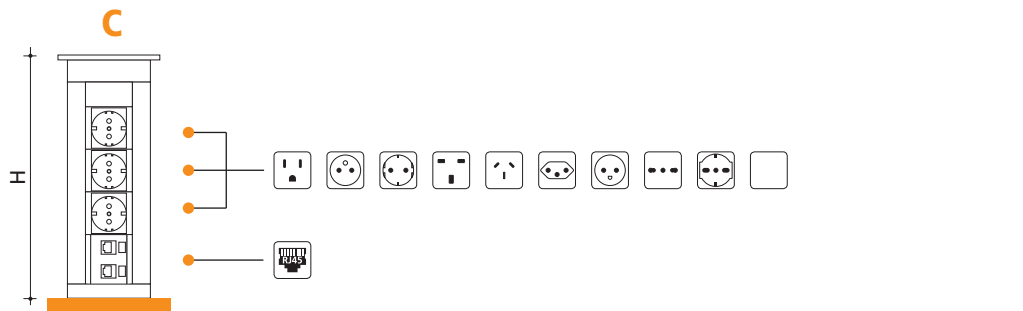

Standard version with 3 power sockets

Versione standard con 2 frutti power e 2 RJ45 cat 6 (supporto RJ11)

Standard version with 2 power sockets and 2 RJ45 cat 6 (RJ11 compatible)

Versione standard con 3 frutti power e 2 RJ45 cat 6 (supporto RJ11)

Standard version with 3 power sockets and 2 RJ45 cat 6 (RJ11 compatible)

Diametro foro / Hole diameter

- Ø 100 **senza ghiera** / w/o flush fit adapter
- Ø 124 **con ghiera** / with flush fit adapter

Tipo / Type	Diam. (mm)	H (mm)
A	124	277
B	124	277
C	124	330