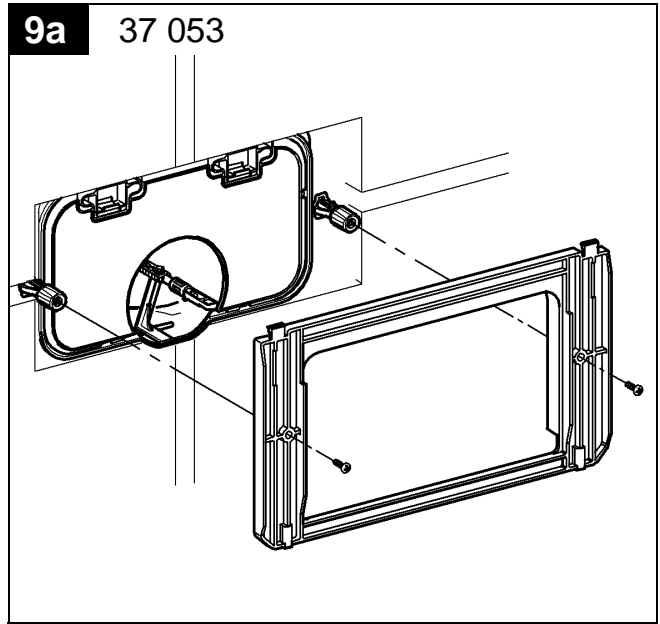

37 053

37 054

37 859

Design & Quality Engineering GROHE Germany

99.798.031/ÄM 222353/07.11

**GROHE**  
ENJOY WATER®

37 053

37 054