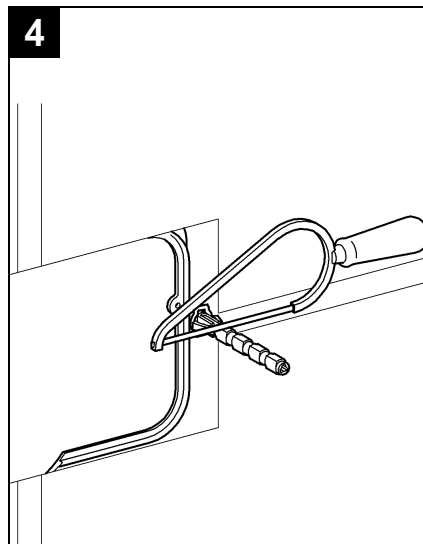

37 053

37 054

37 859

Design & Quality Engineering GROHE Germany

99.798.031/ÄM 222353/07.11

**GROHE**  
ENJOY WATER®

37 053

37 054