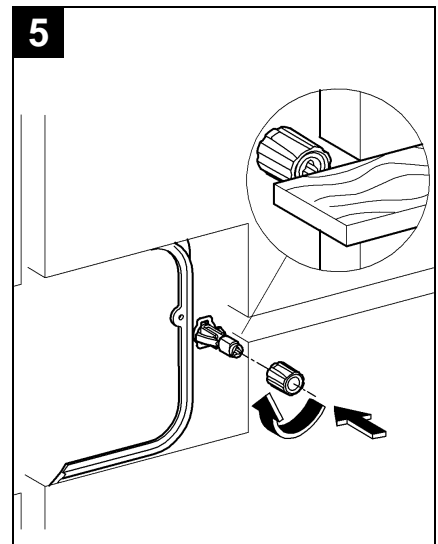

37 053

37 054

37 859

Design & Quality Engineering GROHE Germany

99.798.031/ÄM 222353/07.11

**GROHE**  
ENJOY WATER®

37 053

37 054