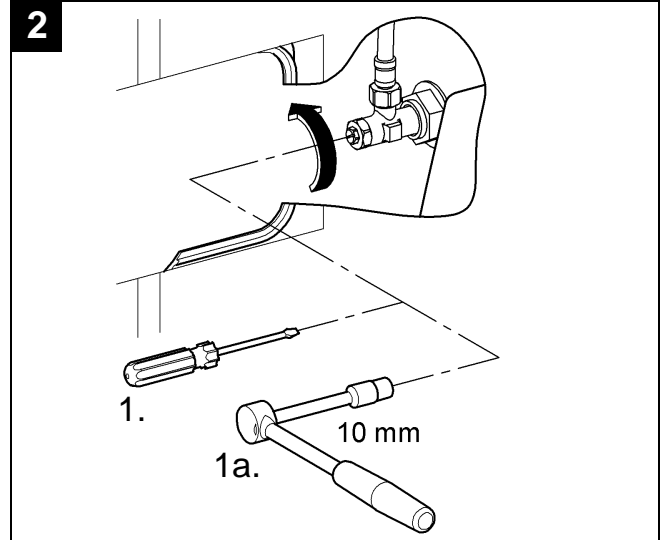

37 053

37 054

37 859

Design & Quality Engineering GROHE Germany

99.798.031/ÄM 222353/07.11

**GROHE**  
ENJOY WATER®

37 053

37 054