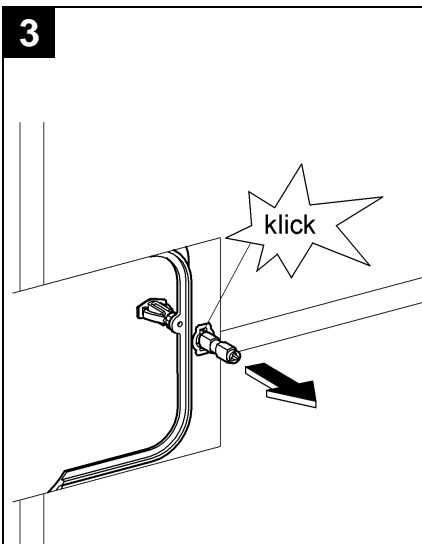

37 053

37 054

37 859

Design & Quality Engineering GROHE Germany

99.798.031/ÄM 222353/07.11

**GROHE**  
ENJOY WATER®

37 053

37 054