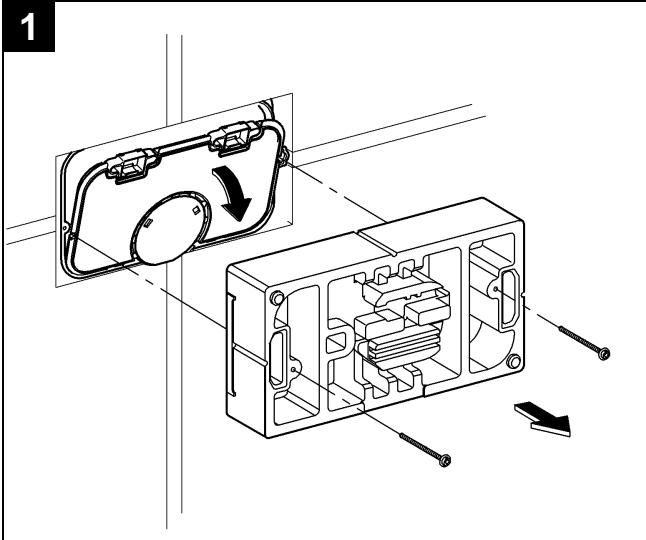

37 053

37 054

37 859

Design & Quality Engineering GROHE Germany

99.798.031/ÄM 222353/07.11

**GROHE**  
ENJOY WATER®

37 053

37 054