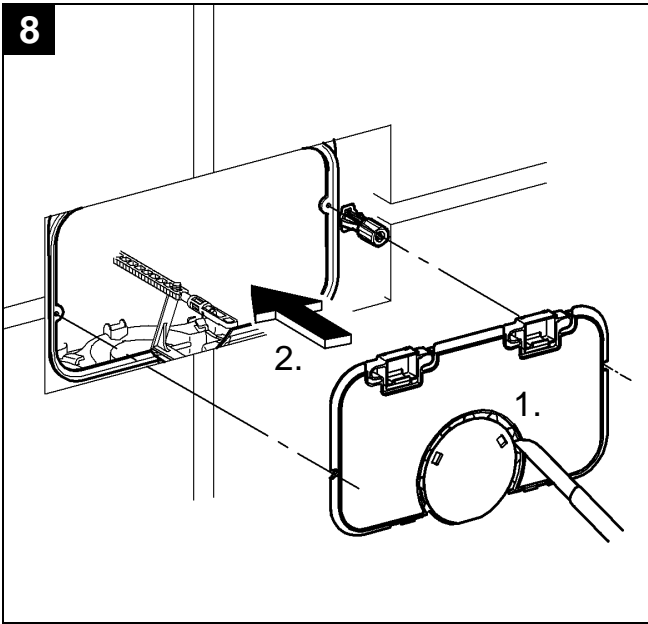

37 053

37 054

37 859

Design & Quality Engineering GROHE Germany

99.798.031/ÄM 222353/07.11

**GROHE**  
ENJOY WATER®

37 053

37 054