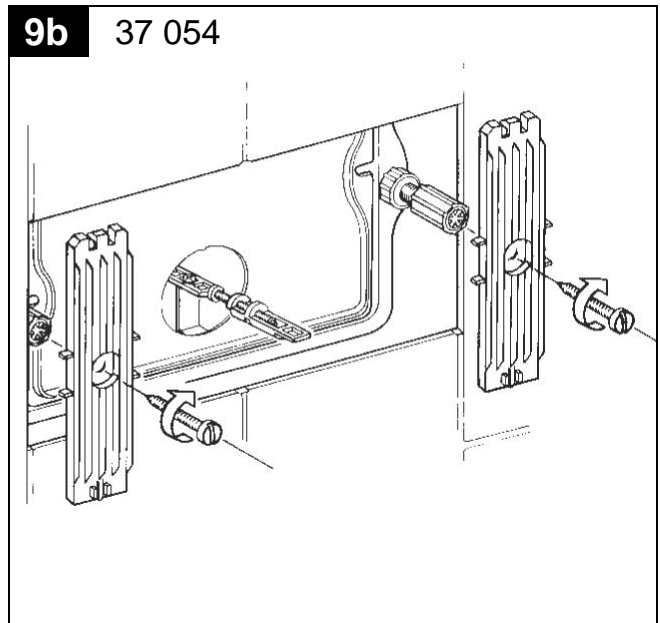

37 053

37 054

37 859

Design & Quality Engineering GROHE Germany

99.798.031/ÄM 222353/07.11

**GROHE**  
ENJOY WATER®

37 053

37 054