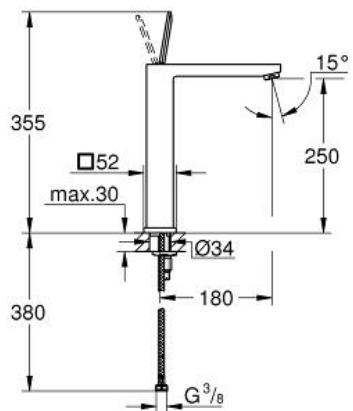

EUROCUBE JOY
Single-lever basin mixer 1/2" XL-
Size

MODEL # 23661000

Pure Freude
an Wasser

GROHE

Product Description:

EUROCUBE JOY

Single-lever basin mixer 1/2"

XL-Size

Standard Specification:

single hole installation

metal lever

for free-standing basins

GROHE FeatherControl Joystick cartridge

GROHE StarLight chrome finish

GROHE EcoJoy SpeedClean mousseur 5.7 l/min

GROHE QuickFix Plus installation system

smooth body

flexible connection hoses

Color:

□ 23661000 chrome