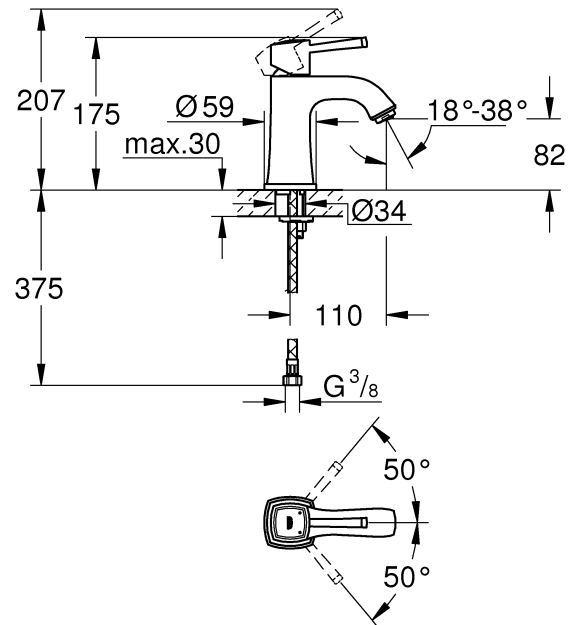

GRANDERA

DESIGN + ENGINEERING
GROHE GERMANY

93.963.131/ÄM 243441/06.18

www.grohe.com

Pure Freude
an Wasser

GROHE

23 303

23 310

23 313

23 315