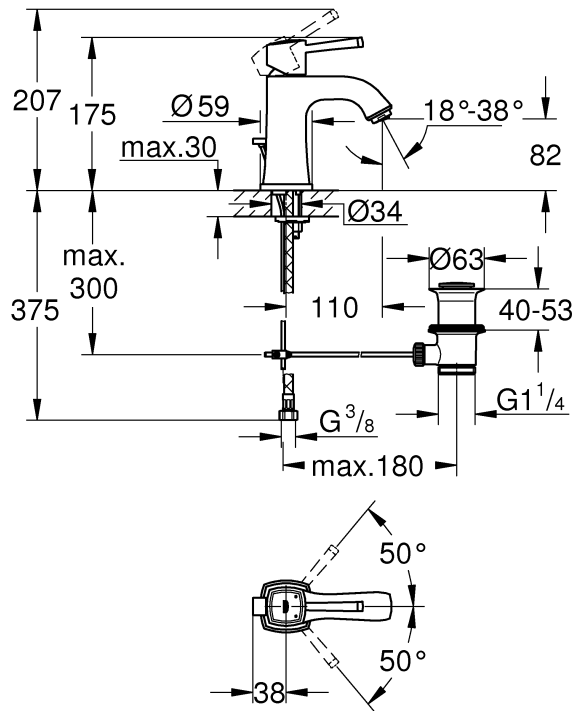

GRANDERA

DESIGN + ENGINEERING
GROHE GERMANY

93.963.131/ÄM 243441/06.18

www.grohe.com

Pure Freude
an Wasser

GROHE

23 303